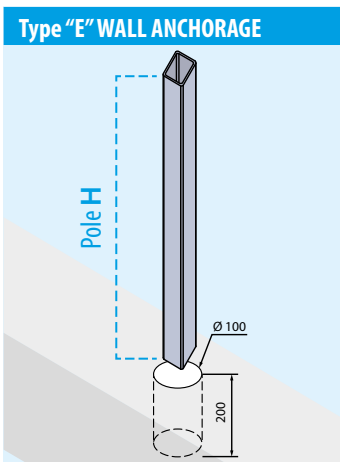

Available colours:

RAL EXTRUDED WITHOUT FILM	
WHITE	RAL 9003
IVORY	RAL 1013
LIGHT GREY	RAL 7004
DARK GREY	RAL 7016
GREEN	RAL 6005
BROWN	RAL 8017
BLACK	RAL 9017