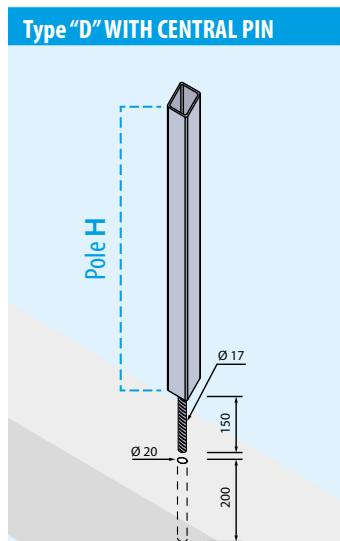

Available colours:

RAL EXTRUDED WITHOUT FILM	
WHITE	RAL 9003
IVORY	RAL 1013
LIGHT GREY	RAL 7004
DARK GREY	RAL 7016
GREEN	RAL 6005
BROWN	RAL 8017
BLACK	RAL 9017

POLE ANCHORAGE SYSTEMS – ON REQUEST

POLE ANCHORAGE Type "C"

Page

PRE-WELDED HOT-GALVANISED WITH 4 HOLE PLATE

RS56Z	50x40 pole reinforcement profile	H 100 cm	33/P
RS57Z	50x40 pole reinforcement profile	H 120 cm	33/P

PRE-WELDED HOT-GALVANISED AND PAINTED WITH 4 HOLE PLATE

RS56V	50x40 pole reinforcement profile	H 100 cm	33/P
RS57V	50x40 pole reinforcement profile	H 120 cm	33/P

POLE ANCHORAGE Type "D"

HOT GALVANISED WITH CENTRAL PIN

RS66Z	50x40 pole reinforcement profile	H 100 cm	35/P
RS67Z	50x40 pole reinforcement profile	H 120 cm	35/P