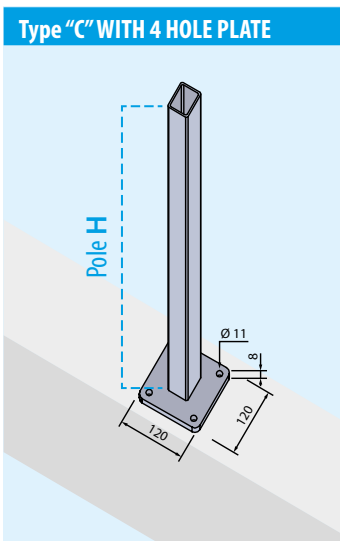

Available colours:

RAL EXTRUDED WITHOUT FILM	
WHITE	RAL 9003
IVORY	RAL 1013
LIGHT GREY	RAL 7004
DARK GREY	RAL 7016
GREEN	RAL 6005
BROWN	RAL 8017
BLACK	RAL 9017

POLE ANCHORAGE SYSTEMS – ON REQUEST

POLE ANCHORAGE Type "C"

Page

PRE-WELDED HOT-GALVANISED WITH 4 HOLE PLATE

RS56Z	50x40 pole reinforcement profile	H 100 cm	33/P
RS57Z	50x40 pole reinforcement profile	H 120 cm	33/P

PRE-WELDED HOT-GALVANISED AND PAINTED WITH 4 HOLE PLATE

RS56V	50x40 pole reinforcement profile	H 100 cm	33/P
RS57V	50x40 pole reinforcement profile	H 120 cm	33/P

POLE ANCHORAGE Type "D"

HOT GALVANISED WITH CENTRAL PIN

RS66Z	50x40 pole reinforcement profile	H 100 cm	35/P
RS67Z	50x40 pole reinforcement profile	H 120 cm	35/P