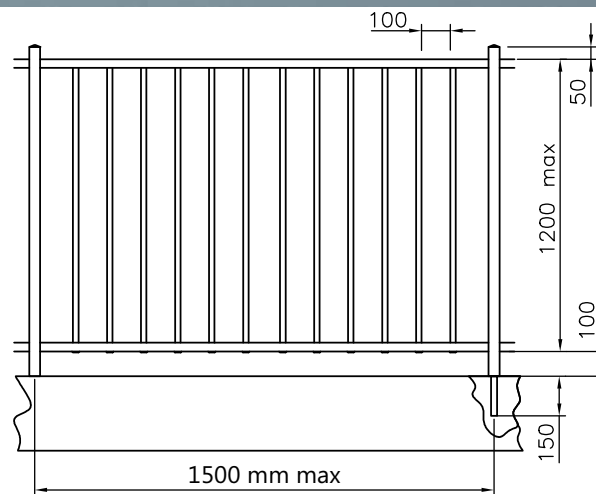

Available colours:

RAL EXTRUDED WITHOUT FILM	
WHITE	RAL 9003
IVORY	RAL 1013
LIGHT GREY	RAL 7004
DARK GREY	RAL 7016
GREEN	RAL 6005
BROWN	RAL 8017
BLACK	RAL 9017

POLE ANCHORAGE SYSTEMS – ON REQUEST

POLE ANCHORAGE Type "C"

Page

PRE-WELDED HOT-GALVANISED WITH 4 HOLE PLATE

RS56Z	50x40 pole reinforcement profile	H 100 cm	33/P
RS57Z	50x40 pole reinforcement profile	H 120 cm	33/P

PRE-WELDED HOT-GALVANISED AND PAINTED WITH 4 HOLE PLATE

RS56V	50x40 pole reinforcement profile	H 100 cm	33/P
RS57V	50x40 pole reinforcement profile	H 120 cm	33/P

POLE ANCHORAGE Type "D"

HOT GALVANISED WITH CENTRAL PIN

RS66Z	50x40 pole reinforcement profile	H 100 cm	35/P
RS67Z	50x40 pole reinforcement profile	H 120 cm	35/P