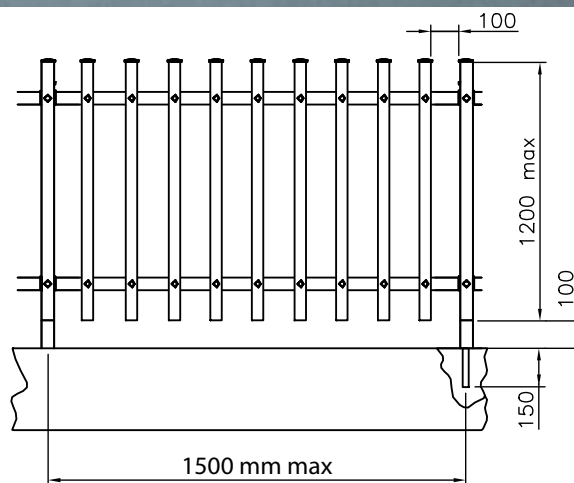

Available colours:

RAL EXTRUDED WITHOUT FILM	
WHITE	RAL 9003
LIGHT GREY	RAL 7004
GREEN	RAL 6005
BROWN	RAL 8017
BLACK	RAL 9017

POLE ANCHORAGE SYSTEMS – ON REQUEST

POLE ANCHORAGE Type "C"

WITH 4 HOLE PRE-WELDED HOT GALVANISED PLATE

			Page
RS51Z	30x40 pole reinforcement profile	H 100 cm	32/P
RS52Z	30x40 pole reinforcement profile	H 120 cm	32/P

WITH 4 HOLE PRE-WELDED, HOT GALVANISED AND PAINTED PLATE

RS51V	30x40 pole reinforcement profile	H 100 cm	32/P
RS52V	30x40 pole reinforcement profile	H 120 cm	32/P

POLE ANCHORAGE Type "D"

WITH HOT GALVANISED CENTRAL PIN

RS71Z	30x40 pole reinforcement profile	H 100 cm	35/P
RS65Z	30x40 pole reinforcement profile	H 120 cm	35/P