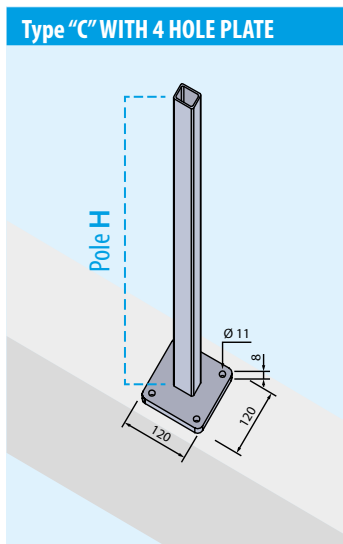

Available colours:

RAL EXTRUDED WITHOUT FILM	
WHITE	RAL 9003
LIGHT GREY	RAL 7004
GREEN	RAL 6005
BROWN	RAL 8017
BLACK	RAL 9017

POLE ANCHORAGE SYSTEMS – ON REQUEST

POLE ANCHORAGE Type "C"

WITH 4 HOLE PRE-WELDED HOT GALVANISED PLATE

			Page
RS51Z	30x40 pole reinforcement profile	H 100 cm	32/P
RS52Z	30x40 pole reinforcement profile	H 120 cm	32/P

WITH 4 HOLE PRE-WELDED, HOT GALVANISED AND PAINTED PLATE

RS51V	30x40 pole reinforcement profile	H 100 cm	32/P
RS52V	30x40 pole reinforcement profile	H 120 cm	32/P

POLE ANCHORAGE Type "D"

WITH HOT GALVANISED CENTRAL PIN

RS71Z	30x40 pole reinforcement profile	H 100 cm	35/P
RS65Z	30x40 pole reinforcement profile	H 120 cm	35/P