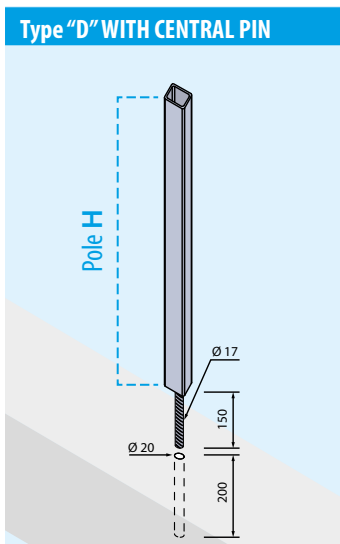

Available colours:

RAL EXTRUDED WITHOUT FILM	
WHITE	RAL 9003
LIGHT GREY	RAL 7004
GREEN	RAL 6005
BROWN	RAL 8017
BLACK	RAL 9017

POLE ANCHORAGE SYSTEMS – ON REQUEST

POLE ANCHORAGE Type "C"

WITH 4 HOLE PRE-WELDED HOT GALVANISED PLATE

			Page
RS51Z	30x40 pole reinforcement profile	H 100 cm	32/P
RS52Z	30x40 pole reinforcement profile	H 120 cm	32/P

WITH 4 HOLE PRE-WELDED, HOT GALVANISED AND PAINTED PLATE

RS51V	30x40 pole reinforcement profile	H 100 cm	32/P
RS52V	30x40 pole reinforcement profile	H 120 cm	32/P

POLE ANCHORAGE Type "D"

WITH HOT GALVANISED CENTRAL PIN

RS71Z	30x40 pole reinforcement profile	H 100 cm	35/P
RS65Z	30x40 pole reinforcement profile	H 120 cm	35/P