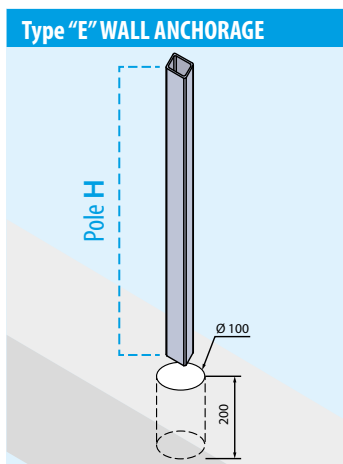

Available colours:

RAL EXTRUDED WITHOUT FILM	
WHITE	RAL 9003
LIGHT GREY	RAL 7004
GREEN	RAL 6005
BROWN	RAL 8017
BLACK	RAL 9017

POLE ANCHORAGE SYSTEMS – ON REQUEST

POLE ANCHORAGE Type "C"

WITH 4 HOLE PRE-WELDED HOT GALVANISED PLATE

			Page
RS51Z	30x40 pole reinforcement profile	H 100 cm	32/P
RS52Z	30x40 pole reinforcement profile	H 120 cm	32/P

WITH 4 HOLE PRE-WELDED, HOT GALVANISED AND PAINTED PLATE

RS51V	30x40 pole reinforcement profile	H 100 cm	32/P
RS52V	30x40 pole reinforcement profile	H 120 cm	32/P

POLE ANCHORAGE Type "D"

WITH HOT GALVANISED CENTRAL PIN

RS71Z	30x40 pole reinforcement profile	H 100 cm	35/P
RS65Z	30x40 pole reinforcement profile	H 120 cm	35/P