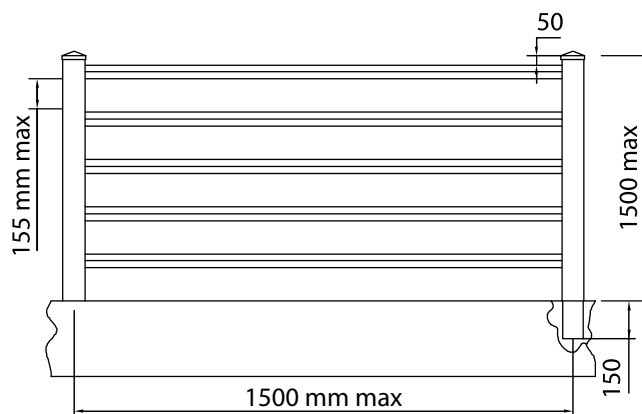

Type "E" WALL ANCHORAGE