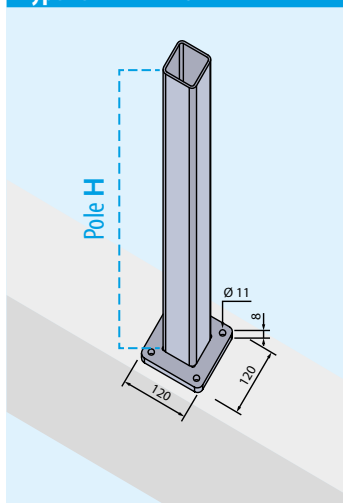

POLE ANCHORAGE SYSTEMS – ON REQUEST

Type "C" WITH 4 HOLE PLATE