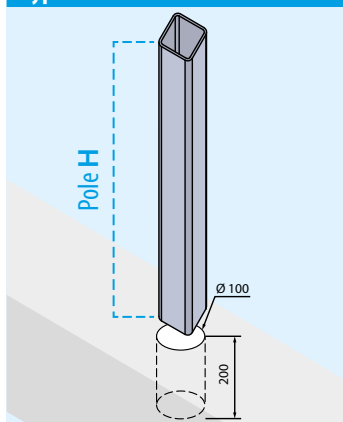

Type "E" WALL ANCHORAGE