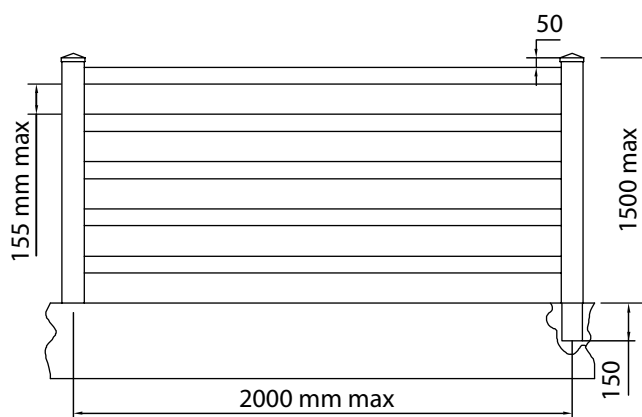

Type "E" WALL ANCHORAGE