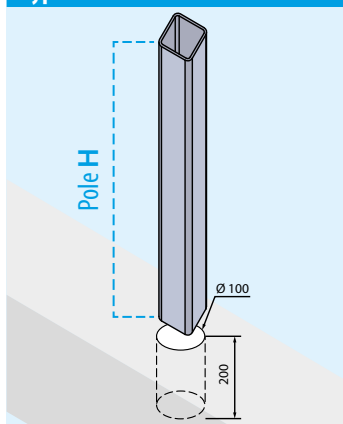

Type "E" WALL ANCHORAGE