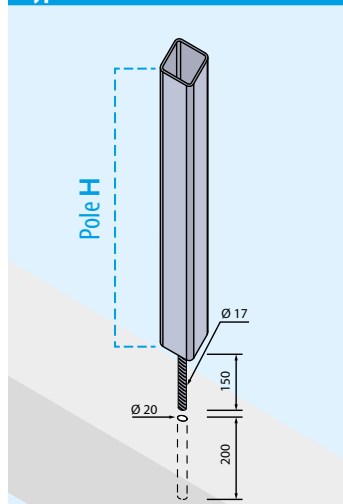

Type "D" WITH CENTRAL PIN

POLE ANCHORAGE Type "C"

Page

PRE-WELDED HOT-GALVANISED WITH 4 HOLE PLATE

RS61Z	65x65 pole reinforcement profile	H 100 cm	34/P
RS62Z	65x65 pole reinforcement profile	H 120 cm	34/P
RS63Z	65x65 pole reinforcement profile	H 150 cm	34/P

PRE-WELDED HOT-GALVANISED AND PAINTED WITH 4 HOLE PLATE

RS61V	65x65 pole reinforcement profile	H 100 cm	34/P
RS62V	65x65 pole reinforcement profile	H 120 cm	34/P
RS63V	65x65 pole reinforcement profile	H 150 cm	34/P

POLE ANCHORAGE Type "D"

HOT GALVANISED WITH CENTRAL PIN

RS68Z	65x65 pole reinforcement profile	H 100 cm	36/P
RS69Z	65x65 pole reinforcement profile	H 120 cm	36/P