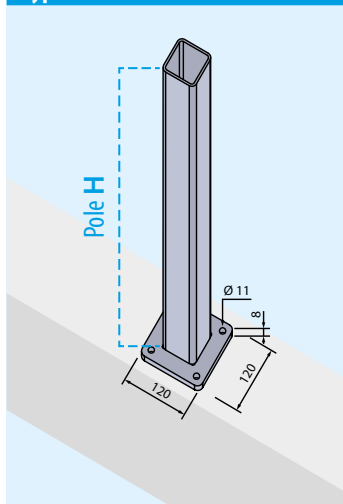

POLE ANCHORAGE SYSTEMS – ON REQUEST

Type "C" WITH 4 HOLE PLATE