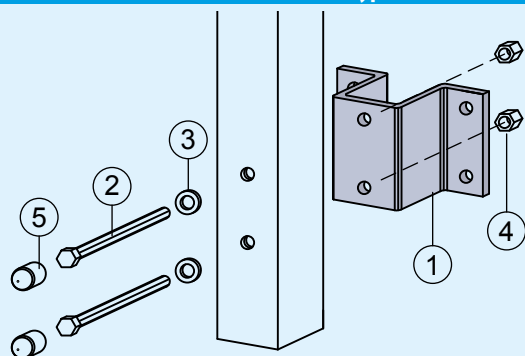

Colori disponibili:

RAL
EXTRUDED WITHOUT FILM
WHITE RAL 9003

WOOD

PINE
GOLDEN OAK
CLASSIC OAK
WALNUT
MAHOGANY
BLEACHED OAK
DESERT OAK
DARK GREEN

NOT AVAILABLE:

STAIRCASE VARIANT	UNAVAILABLE
LINEAR AND DECORATIVE SILL COVER H: 125 mm - 160 mm - 250 mm - 320 mm - 375 mm	UNAVAILABLE
LINEAR PLANTER AND DECORATIVE PLANTER 1000 - 1500 - 2000 mm standard sizes or customised	UNAVAILABLE
PANEL VARIANTS central panel with standard or customised FIGURE "SUN" central panel "OBLIQUE" panel "DIAMOND" central panel "MICROPERFORATED" panel	UNAVAILABLE

POLE ANCHORAGE SYSTEM:

Type "B" FRONT WITH SUPPORT

LEGEND:

1. RS04B/RS04BV galvanised iron front support
2. RM73 M10x70 stainless steel hexagonal-head bolt
3. RM59 Ø 10 mm stainless steel washer
4. RM38 M10 stainless steel self-locking nut
5. RM17 PVC head cover cap for Ø 17 mm hexagon