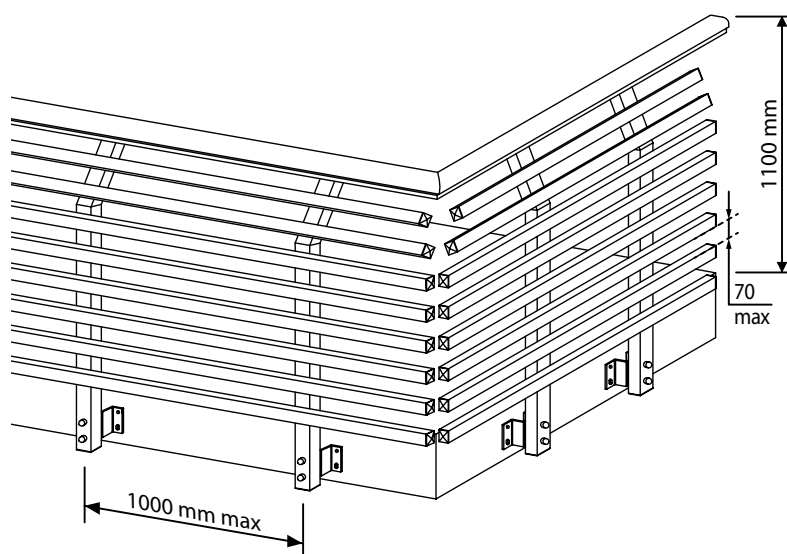

Colori disponibili:

RAL
EXTRUDED WITHOUT FILM
WHITE RAL 9003

WOOD

PINE
GOLDEN OAK
CLASSIC OAK
WALNUT
MAHOGANY
BLEACHED OAK
DESERT OAK
DARK GREEN

NOT AVAILABLE:

STAIRCASE VARIANT	UNAVAILABLE
LINEAR AND DECORATIVE SILL COVER H: 125 mm - 160 mm - 250 mm - 320 mm - 375 mm	UNAVAILABLE
LINEAR PLANTER AND DECORATIVE PLANTER 1000 - 1500 - 2000 mm standard sizes or customised	UNAVAILABLE
PANEL VARIANTS central panel with standard or customised FIGURE "SUN" central panel "OBLIQUE" panel "DIAMOND" central panel "MICROPERFORATED" panel	UNAVAILABLE

POLE ANCHORAGE SYSTEM:

Type "B" FRONT WITH SUPPORT

LEGEND:

1. RS04B/RS04BV galvanised iron front support
2. RM73 M10x70 stainless steel hexagonal-head bolt
3. RM59 Ø 10 mm stainless steel washer
4. RM38 M10 stainless steel self-locking nut
5. RM17 PVC head cover cap for Ø 17 mm hexagon