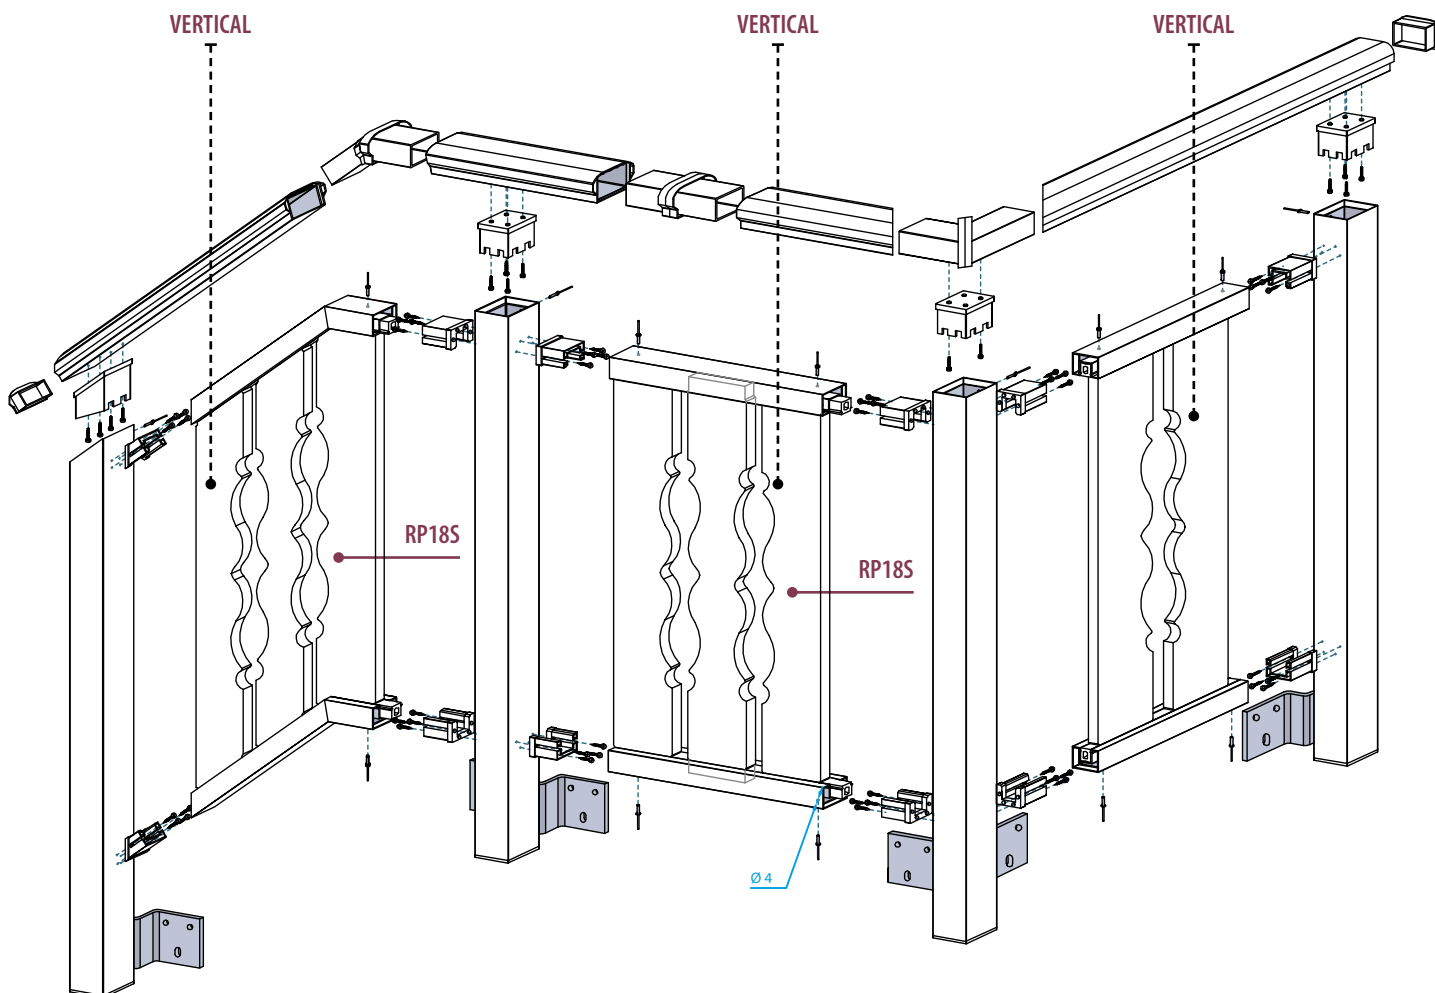

HEIDI 3

PVC BALCONY - STAIRCASE RAILING

EKO Line
outdoor solutions

CE EN 1090

Available colours:

WOOD

PINE
GOLDEN OAK
CLASSIC OAK
WALNUT

PVC BALCONY - STAIRCASE RAILING SYNOPTIC TABLE

IN DRAWING:
Type "B" FRONT anchorage systems

LEGEND OF CONSTITUENT ELEMENTS

Constituent elements are the same as for Model HEIDI 1

VERTICAL PIECES are different

VERTICAL PIECES	Page
RP18S 120x20 shaped expanded PVC profile, film-covered	16/P