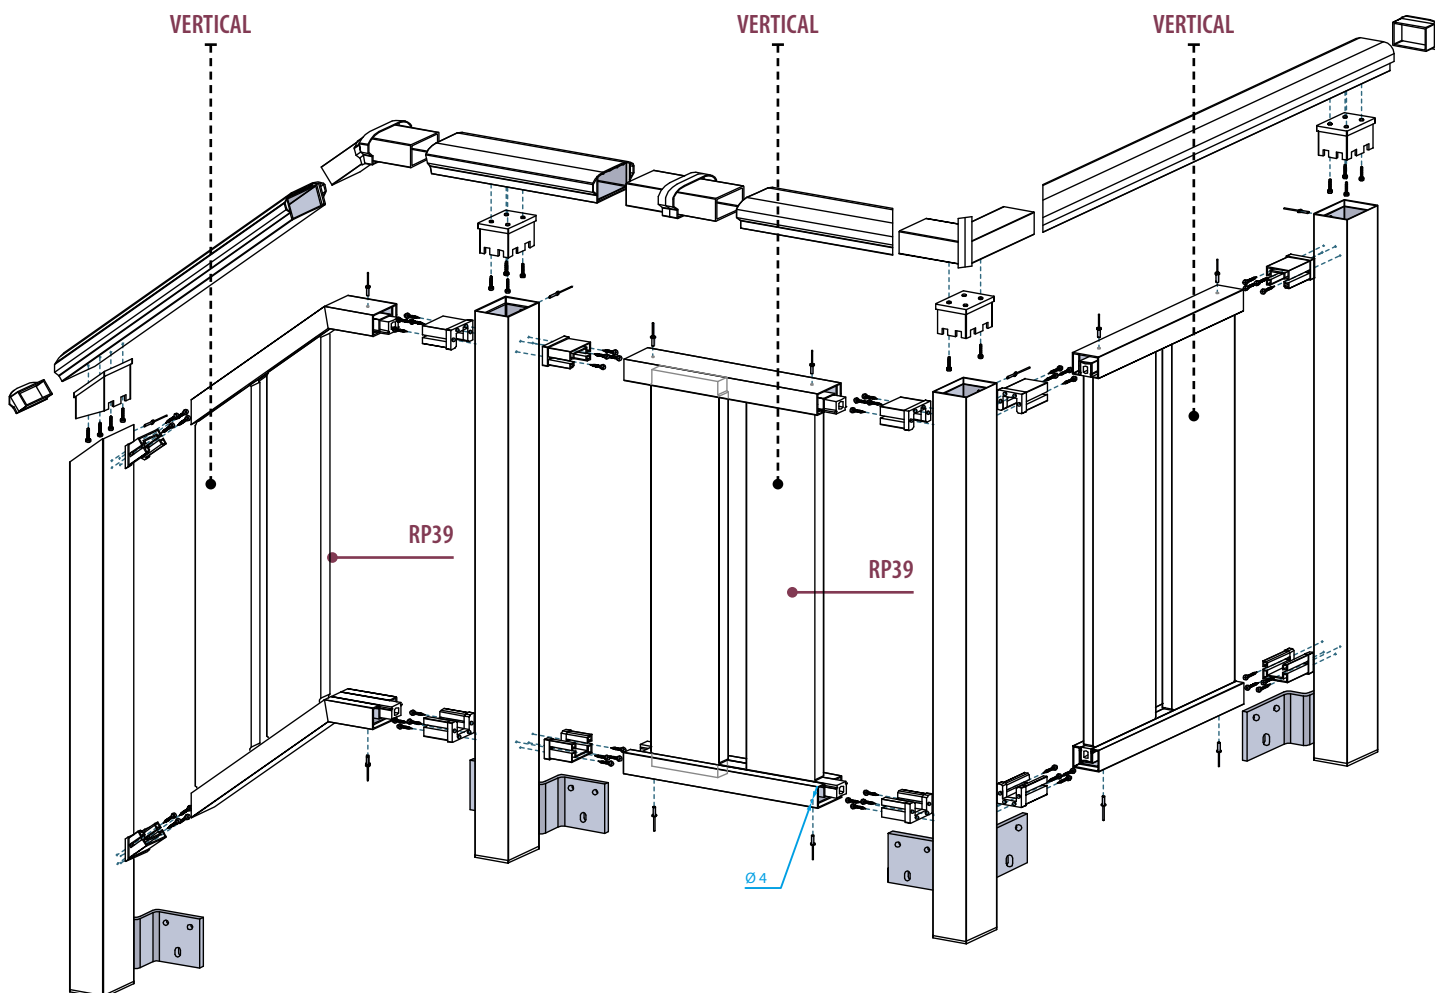

# HEIDI 4

PVC BALCONY - STAIRCASE RAILING

**EKO Line**  
outdoor solutions

CE EN 1090

Available colours:

**RAL**  
EXTRUDED WITHOUT FILM  
WHITE RAL 9003

## PVC BALCONY - STAIRCASE RAILING SYNOPTIC TABLE

IN DRAWING:  
Type "B" FRONT anchorage systems

### LEGEND OF CONSTITUENT ELEMENTS

Constituent elements are the same as for Model HEIDI 1

VERTICAL PIECES are different

#### VERTICAL PIECES

Component	Description	Page
RP39	160x20 rectangular expanded PVC profile, film-covered	15/P

AVAILABLE ON REQUEST:

TEMPLATES FOR ANCHORAGE OF INSERTS