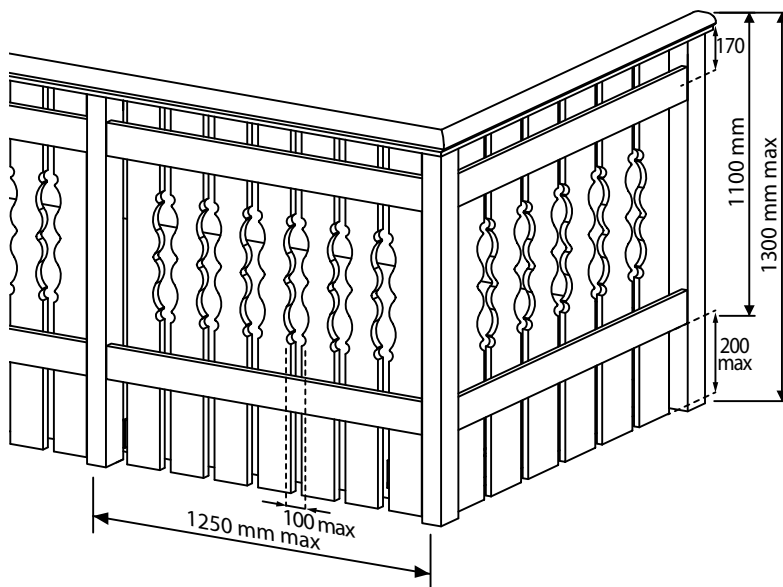

ISOLDE

PVC BALCONY - STAIRCASE RAILING

EKO Line
outdoor solutions

CE EN 1090

Available colours:

WOOD

PINE
GOLDEN OAK
CLASSIC OAK
WALNUT

AVAILABLE ON REQUEST:

LINEAR PLANTER AND DECORATIVE PLANTER

1000 - 1500 - 2000 mm standard sizes or customised

| | |
|-------------------------|------|
| planter with linear rim | 44/P |
| planter with worked rim | 44/P |

NOT AVAILABLE:

LINEAR AND DECORATIVE SILL COVER

UNAVAILABLE

H: 125 mm - 160 mm - 250 mm - 320 mm - 375 mm

PANEL VARIANTS

UNAVAILABLE

central panel with standard or customised FIGURE

"SUN" central panel

"OBLIQUE" panel