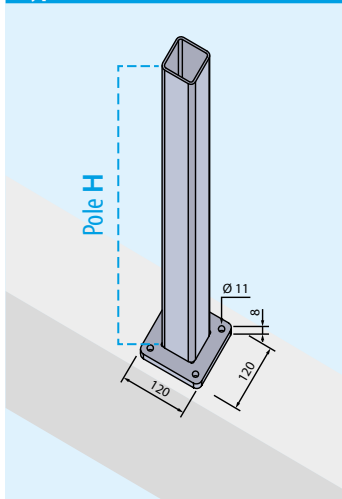

#### Type "C" WITH 4 HOLE PLATE

##### HOT GALVANISED WITH CENTRAL PIN

RS68Z	65x65 pole reinforcement profile	H 100 cm	36/P
RS69Z	65x65 pole reinforcement profile	H 120 cm	36/P