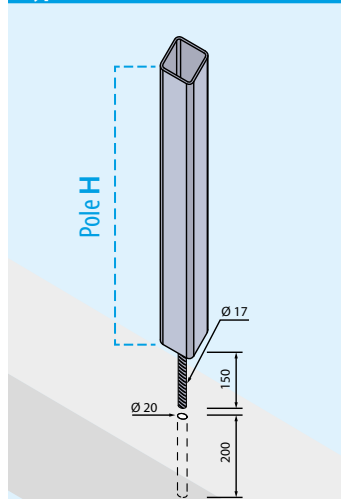

Type "D" WITH CENTRAL PIN

POLE ANCHORAGE Type "C"

PRE-WELDED HOT-GALVANISED WITH 4 HOLE PLATE

			Page
RS61Z	65x65 pole reinforcement profile	H 100 cm	34/P
RS62Z	65x65 pole reinforcement profile	H 120 cm	34/P
RS63Z	65x65 pole reinforcement profile	H 150 cm	34/P

PRE-WELDED HOT-GALVANISED AND PAINTED WITH 4 HOLE PLATE

RS61V	65x65 pole reinforcement profile	H 100 cm	34/P
RS62V	65x65 pole reinforcement profile	H 120 cm	34/P
RS63V	65x65 pole reinforcement profile	H 150 cm	34/P

POLE ANCHORAGE Type "D"

HOT GALVANISED WITH CENTRAL PIN

RS68Z	65x65 pole reinforcement profile	H 100 cm	36/P
RS69Z	65x65 pole reinforcement profile	H 120 cm	36/P