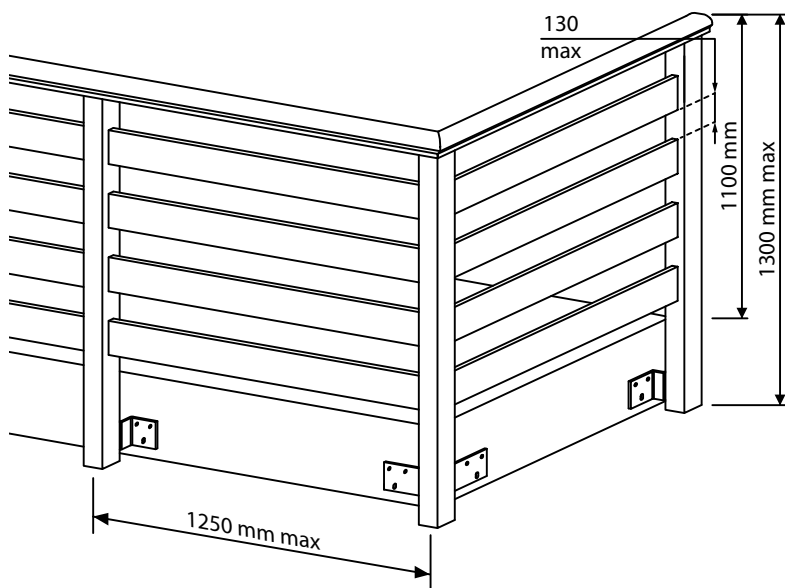

MEGAN (125 x 20)

PVC/ALUMINIUM BALCONY - STAIRCASE RAILING

CE EN 1090

METAL Line
outdoor solutions

Available colours:

RAL
EXTRUDED WITHOUT FILM
WHITE RAL 9003

WOOD

PINE
GOLDEN OAK
CLASSIC OAK
WALNUT
MAHOAGANY
BLEACHED OAK
DESERT OAK
DARK GREEN

TECH

LIGHT GREY RAL 7004
DARK GREY RAL 7016

NOT AVAILABLE:

LINEAR AND DECORATIVE SILL COVER UNAVAILABLE
H: 125 mm - 160 mm - 250 mm - 320 mm - 375 mm

LINEAR PLANTER AND DECORATIVE PLANTER UNAVAILABLE
1000 - 1500 - 2000 mm standard sizes or customised