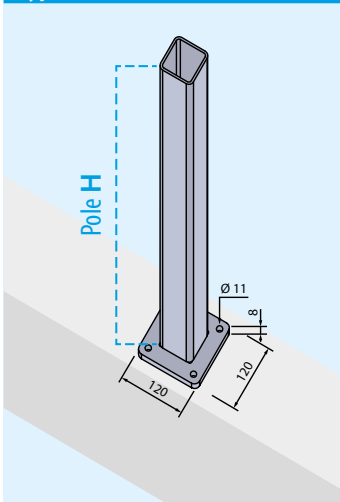

POLE ANCHORAGE SYSTEMS – ON REQUEST

Type "C" WITH 4 HOLE PLATE

Type "D" WITH CENTRAL PIN

POLE ANCHORAGE Type "C"

PRE-WELDED HOT-GALVANISED WITH 4 HOLE PLATE

			Page
RS61Z	65x65 pole reinforcement profile	H 100 cm	34/P
RS62Z	65x65 pole reinforcement profile	H 120 cm	34/P
RS63Z	65x65 pole reinforcement profile	H 150 cm	34/P

PRE-WELDED HOT-GALVANISED AND PAINTED WITH 4 HOLE PLATE

RS61V	65x65 pole reinforcement profile	H 100 cm	34/P
RS62V	65x65 pole reinforcement profile	H 120 cm	34/P
RS63V	65x65 pole reinforcement profile	H 150 cm	34/P

POLE ANCHORAGE Type "D"

HOT GALVANISED WITH CENTRAL PIN

RS68Z	65x65 pole reinforcement profile	H 100 cm	36/P
RS69Z	65x65 pole reinforcement profile	H 120 cm	36/P