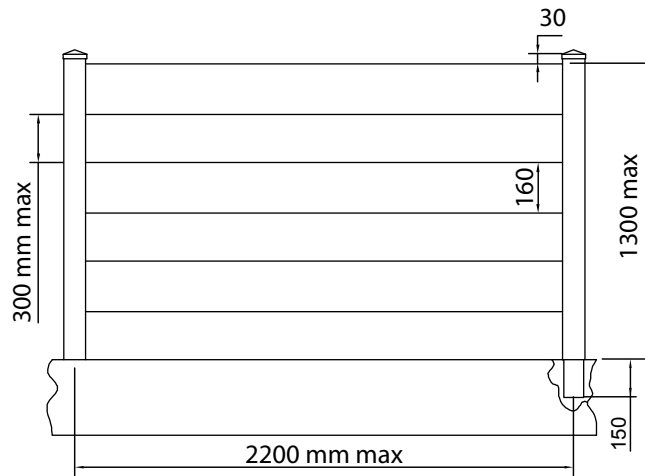

MEGAN (160 x 20)

ALUMINIUM FENCING

METAL Line
outdoor solutions

Available colours:

RAL
EXTRUDED WITHOUT FILM
WHITE RAL 9003

WOOD

PINE
GOLDEN OAK
CLASSIC OAK
WALNUT
BLEACHED OAK
DESERT OAK

Type "E" WALL ANCHORAGE

POLE ANCHORAGE SYSTEMS – ON REQUEST

Type "C" WITH 4 HOLE PLATE

Type "D" WITH CENTRAL PIN

POLE ANCHORAGE Type "C"

PRE-WELDED HOT-GALVANISED WITH 4 HOLE PLATE

			Page
RS61Z	65x65 pole reinforcement profile	H 100 cm	34/P
RS62Z	65x65 pole reinforcement profile	H 120 cm	34/P
RS63Z	65x65 pole reinforcement profile	H 150 cm	34/P

PRE-WELDED HOT-GALVANISED AND PAINTED WITH 4 HOLE PLATE

RS61V	65x65 pole reinforcement profile	H 100 cm	34/P
RS62V	65x65 pole reinforcement profile	H 120 cm	34/P
RS63V	65x65 pole reinforcement profile	H 150 cm	34/P

POLE ANCHORAGE Type "D"

HOT GALVANISED WITH CENTRAL PIN

RS68Z	65x65 pole reinforcement profile	H 100 cm	36/P
RS69Z	65x65 pole reinforcement profile	H 120 cm	36/P