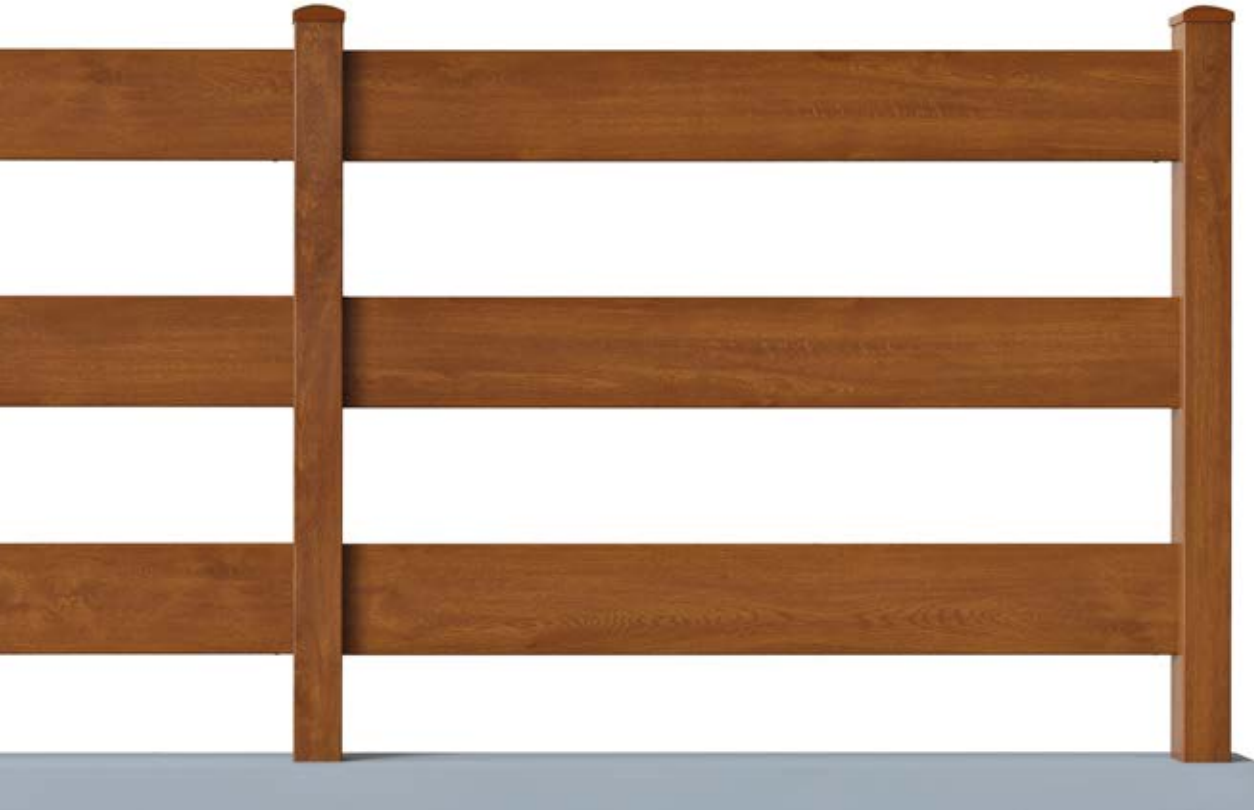

MEGAN (160 x 20)

ALUMINIUM FENCING

METAL Line
outdoor solutions

Available colours:

RAL
EXTRUDED WITHOUT FILM
WHITE RAL 9003

WOOD

PINE
GOLDEN OAK
CLASSIC OAK
WALNUT
BLEACHED OAK
DESERT OAK

Type "E" WALL ANCHORAGE

POLE ANCHORAGE SYSTEMS – ON REQUEST

Type "C" WITH 4 HOLE PLATE

Type "D" WITH CENTRAL PIN

POLE ANCHORAGE Type "C"

PRE-WELDED HOT-GALVANISED WITH 4 HOLE PLATE

			Page
RS61Z	65x65 pole reinforcement profile	H 100 cm	34/P
RS62Z	65x65 pole reinforcement profile	H 120 cm	34/P
RS63Z	65x65 pole reinforcement profile	H 150 cm	34/P

PRE-WELDED HOT-GALVANISED AND PAINTED WITH 4 HOLE PLATE

RS61V	65x65 pole reinforcement profile	H 100 cm	34/P
RS62V	65x65 pole reinforcement profile	H 120 cm	34/P
RS63V	65x65 pole reinforcement profile	H 150 cm	34/P

POLE ANCHORAGE Type "D"

HOT GALVANISED WITH CENTRAL PIN

RS68Z	65x65 pole reinforcement profile	H 100 cm	36/P
RS69Z	65x65 pole reinforcement profile	H 120 cm	36/P