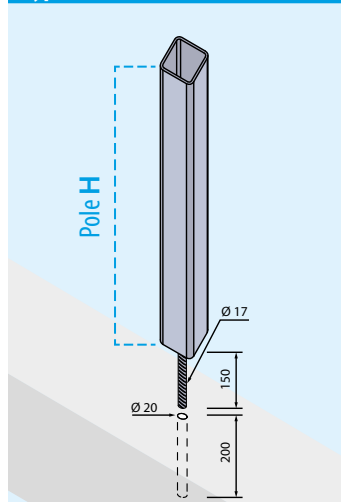

MEGAN (160 x 20)

ALUMINIUM FENCING

METAL Line
outdoor solutions

Available colours:

RAL
EXTRUDED WITHOUT FILM
WHITE RAL 9003

WOOD

PINE
GOLDEN OAK
CLASSIC OAK
WALNUT
BLEACHED OAK
DESERT OAK

Type "E" WALL ANCHORAGE

POLE ANCHORAGE SYSTEMS – ON REQUEST

Type "C" WITH 4 HOLE PLATE

Type "D" WITH CENTRAL PIN

POLE ANCHORAGE Type "C"

PRE-WELDED HOT-GALVANISED WITH 4 HOLE PLATE

			Page
RS61Z	65x65 pole reinforcement profile	H 100 cm	34/P
RS62Z	65x65 pole reinforcement profile	H 120 cm	34/P
RS63Z	65x65 pole reinforcement profile	H 150 cm	34/P

PRE-WELDED HOT-GALVANISED AND PAINTED WITH 4 HOLE PLATE

RS61V	65x65 pole reinforcement profile	H 100 cm	34/P
RS62V	65x65 pole reinforcement profile	H 120 cm	34/P
RS63V	65x65 pole reinforcement profile	H 150 cm	34/P

POLE ANCHORAGE Type "D"

HOT GALVANISED WITH CENTRAL PIN

RS68Z	65x65 pole reinforcement profile	H 100 cm	36/P
RS69Z	65x65 pole reinforcement profile	H 120 cm	36/P