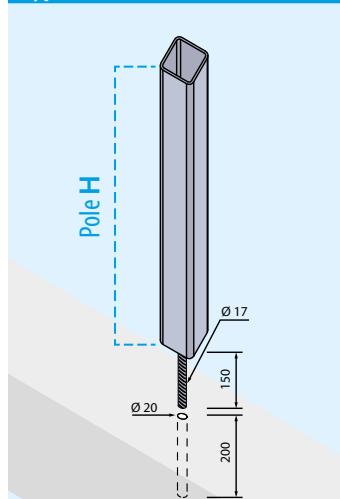

MEGAN (80 x 20)

ALUMINIUM FENCING

METAL Line
outdoor solutions

Available colours:

RAL
EXTRUDED WITHOUT FILM
WHITE RAL 9003

WOOD

PINE
GOLDEN OAK
CLASSIC OAK
WALNUT
BLEACHED OAK
DESERT OAK

Type "E" WALL ANCHORAGE

POLE ANCHORAGE SYSTEMS – ON REQUEST

Type "C" WITH 4 HOLE PLATE

Type "D" WITH CENTRAL PIN

POLE ANCHORAGE Type "C"

PRE-WELDED HOT-GALVANISED WITH 4 HOLE PLATE

Code	Pole reinforcement profile	Height	Page
RS61Z	65x65 pole reinforcement profile	H 100 cm	34/P
RS62Z	65x65 pole reinforcement profile	H 120 cm	34/P
RS63Z	65x65 pole reinforcement profile	H 150 cm	34/P

PRE-WELDED HOT-GALVANISED AND PAINTED WITH 4 HOLE PLATE

Code	Pole reinforcement profile	Height	Page
RS61V	65x65 pole reinforcement profile	H 100 cm	34/P
RS62V	65x65 pole reinforcement profile	H 120 cm	34/P
RS63V	65x65 pole reinforcement profile	H 150 cm	34/P

POLE ANCHORAGE Type "D"

HOT GALVANISED WITH CENTRAL PIN

Code	Pole reinforcement profile	Height	Page
RS68Z	65x65 pole reinforcement profile	H 100 cm	36/P
RS69Z	65x65 pole reinforcement profile	H 120 cm	36/P