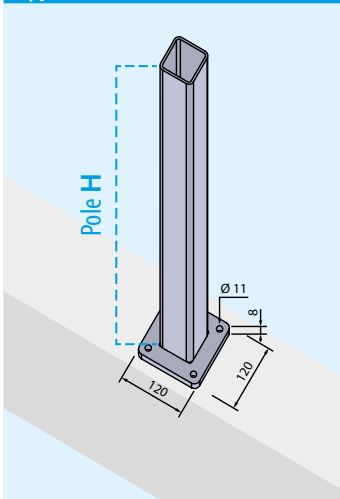

POLE ANCHORAGE SYSTEMS – ON REQUEST

Type "C" WITH 4 HOLE PLATE

Type "D" WITH CENTRAL PIN

POLE ANCHORAGE Type "C"

PRE-WELDED HOT-GALVANISED WITH 4 HOLE PLATE

Code	Pole reinforcement profile	Height	Page
RS61Z	65x65 pole reinforcement profile	H 100 cm	34/P
RS62Z	65x65 pole reinforcement profile	H 120 cm	34/P
RS63Z	65x65 pole reinforcement profile	H 150 cm	34/P

PRE-WELDED HOT-GALVANISED AND PAINTED WITH 4 HOLE PLATE

Code	Pole reinforcement profile	Height	Page
RS61V	65x65 pole reinforcement profile	H 100 cm	34/P
RS62V	65x65 pole reinforcement profile	H 120 cm	34/P
RS63V	65x65 pole reinforcement profile	H 150 cm	34/P

POLE ANCHORAGE Type "D"

HOT GALVANISED WITH CENTRAL PIN

Code	Pole reinforcement profile	Height	Page
RS68Z	65x65 pole reinforcement profile	H 100 cm	36/P
RS69Z	65x65 pole reinforcement profile	H 120 cm	36/P