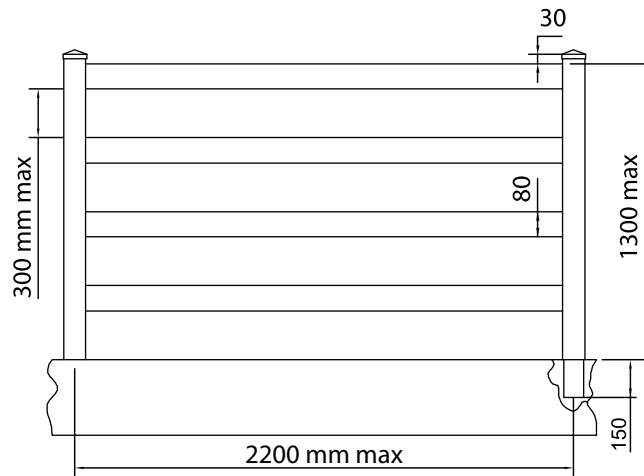

MEGAN (80 x 20)

ALUMINIUM FENCING

METAL Line
outdoor solutions

Available colours:

RAL
EXTRUDED WITHOUT FILM
WHITE RAL 9003

WOOD

PINE
GOLDEN OAK
CLASSIC OAK
WALNUT
BLEACHED OAK
DESERT OAK

Type "E" WALL ANCHORAGE

POLE ANCHORAGE SYSTEMS – ON REQUEST

Type "C" WITH 4 HOLE PLATE

Type "D" WITH CENTRAL PIN

POLE ANCHORAGE Type "C"

PRE-WELDED HOT-GALVANISED WITH 4 HOLE PLATE

Code	Pole reinforcement profile	Height	Page
RS61Z	65x65 pole reinforcement profile	H 100 cm	34/P
RS62Z	65x65 pole reinforcement profile	H 120 cm	34/P
RS63Z	65x65 pole reinforcement profile	H 150 cm	34/P

PRE-WELDED HOT-GALVANISED AND PAINTED WITH 4 HOLE PLATE

Code	Pole reinforcement profile	Height	Page
RS61V	65x65 pole reinforcement profile	H 100 cm	34/P
RS62V	65x65 pole reinforcement profile	H 120 cm	34/P
RS63V	65x65 pole reinforcement profile	H 150 cm	34/P

POLE ANCHORAGE Type "D"

HOT GALVANISED WITH CENTRAL PIN

Code	Pole reinforcement profile	Height	Page
RS68Z	65x65 pole reinforcement profile	H 100 cm	36/P
RS69Z	65x65 pole reinforcement profile	H 120 cm	36/P