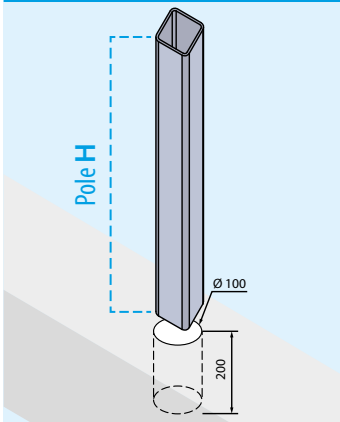

POLE ANCHORAGE SYSTEMS – ON REQUEST

Type "C" WITH 4 HOLE PLATE

Type "D" WITH CENTRAL PIN

POLE ANCHORAGE Type "C"

PRE-WELDED HOT-GALVANISED WITH 4 HOLE PLATE

Code	Pole reinforcement profile	Height	Page
RS61Z	65x65 pole reinforcement profile	H 100 cm	34/P
RS62Z	65x65 pole reinforcement profile	H 120 cm	34/P
RS63Z	65x65 pole reinforcement profile	H 150 cm	34/P

PRE-WELDED HOT-GALVANISED AND PAINTED WITH 4 HOLE PLATE

Code	Pole reinforcement profile	Height	Page
RS61V	65x65 pole reinforcement profile	H 100 cm	34/P
RS62V	65x65 pole reinforcement profile	H 120 cm	34/P
RS63V	65x65 pole reinforcement profile	H 150 cm	34/P

POLE ANCHORAGE Type "D"

HOT GALVANISED WITH CENTRAL PIN

Code	Pole reinforcement profile	Height	Page
RS68Z	65x65 pole reinforcement profile	H 100 cm	36/P
RS69Z	65x65 pole reinforcement profile	H 120 cm	36/P