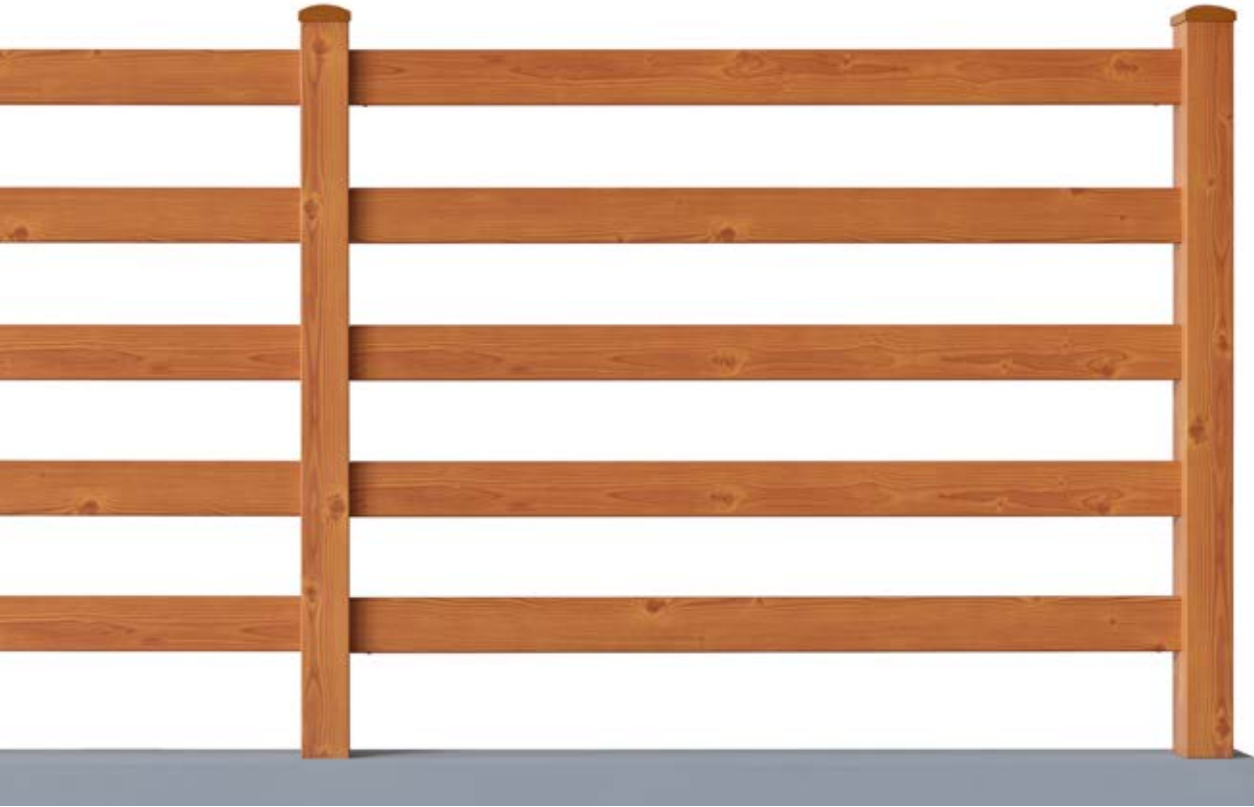

MEGAN (80 x 20)

ALUMINIUM FENCING

METAL Line
outdoor solutions

Available colours:

RAL
EXTRUDED WITHOUT FILM
WHITE RAL 9003

WOOD

PINE
GOLDEN OAK
CLASSIC OAK
WALNUT
BLEACHED OAK
DESERT OAK

Type "E" WALL ANCHORAGE

POLE ANCHORAGE SYSTEMS – ON REQUEST

Type "C" WITH 4 HOLE PLATE

Type "D" WITH CENTRAL PIN

POLE ANCHORAGE Type "C"

PRE-WELDED HOT-GALVANISED WITH 4 HOLE PLATE

Code	Pole reinforcement profile	Height	Page
RS61Z	65x65 pole reinforcement profile	H 100 cm	34/P
RS62Z	65x65 pole reinforcement profile	H 120 cm	34/P
RS63Z	65x65 pole reinforcement profile	H 150 cm	34/P

PRE-WELDED HOT-GALVANISED AND PAINTED WITH 4 HOLE PLATE

Code	Pole reinforcement profile	Height	Page
RS61V	65x65 pole reinforcement profile	H 100 cm	34/P
RS62V	65x65 pole reinforcement profile	H 120 cm	34/P
RS63V	65x65 pole reinforcement profile	H 150 cm	34/P

POLE ANCHORAGE Type "D"

HOT GALVANISED WITH CENTRAL PIN

Code	Pole reinforcement profile	Height	Page
RS68Z	65x65 pole reinforcement profile	H 100 cm	36/P
RS69Z	65x65 pole reinforcement profile	H 120 cm	36/P