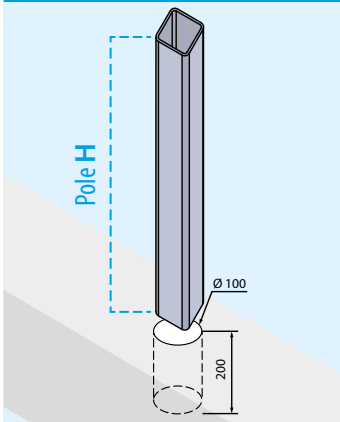

POLE ANCHORAGE SYSTEMS – ON REQUEST

Type "C" WITH 4 HOLE PLATE

Type "D" WITH CENTRAL PIN

POLE ANCHORAGE Type "C"

PRE-WELDED HOT-GALVANISED WITH 4 HOLE PLATE

			Page
RS61Z	65x65 pole reinforcement profile	H 100 cm	34/P
RS62Z	65x65 pole reinforcement profile	H 120 cm	34/P
RS63Z	65x65 pole reinforcement profile	H 150 cm	34/P

PRE-WELDED HOT-GALVANISED AND PAINTED WITH 4 HOLE PLATE

RS61V	65x65 pole reinforcement profile	H 100 cm	34/P
RS62V	65x65 pole reinforcement profile	H 120 cm	34/P
RS63V	65x65 pole reinforcement profile	H 150 cm	34/P

POLE ANCHORAGE Type "D"

HOT GALVANISED WITH CENTRAL PIN

RS68Z	65x65 pole reinforcement profile	H 100 cm	36/P
RS69Z	65x65 pole reinforcement profile	H 120 cm	36/P