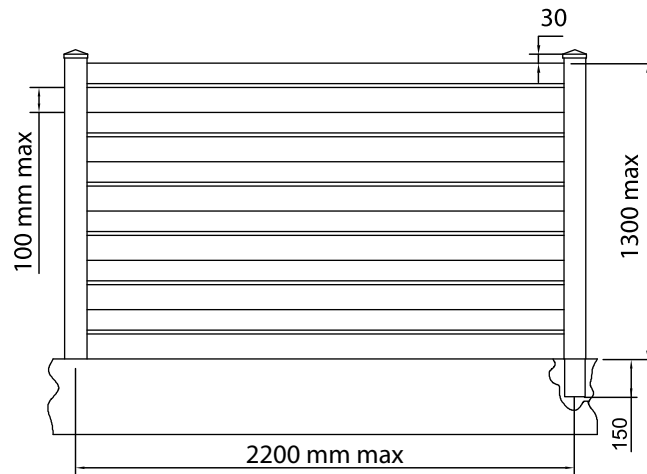

POLE ANCHORAGE SYSTEMS – ON REQUEST

Type "C" WITH 4 HOLE PLATE

Type "D" WITH CENTRAL PIN

POLE ANCHORAGE Type "C"

PRE-WELDED HOT-GALVANISED WITH 4 HOLE PLATE

			Page
RS61Z	65x65 pole reinforcement profile	H 100 cm	34/P
RS62Z	65x65 pole reinforcement profile	H 120 cm	34/P
RS63Z	65x65 pole reinforcement profile	H 150 cm	34/P

PRE-WELDED HOT-GALVANISED AND PAINTED WITH 4 HOLE PLATE

RS61V	65x65 pole reinforcement profile	H 100 cm	34/P
RS62V	65x65 pole reinforcement profile	H 120 cm	34/P
RS63V	65x65 pole reinforcement profile	H 150 cm	34/P

POLE ANCHORAGE Type "D"

HOT GALVANISED WITH CENTRAL PIN

RS68Z	65x65 pole reinforcement profile	H 100 cm	36/P
RS69Z	65x65 pole reinforcement profile	H 120 cm	36/P