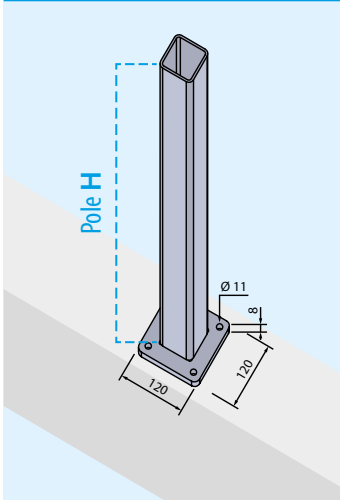

POLE ANCHORAGE SYSTEMS – ON REQUEST

Type "C" WITH 4 HOLE PLATE

Type "D" WITH CENTRAL PIN

POLE ANCHORAGE Type "C"

PRE-WELDED HOT-GALVANISED WITH 4 HOLE PLATE

			Page
RS61Z	65x65 pole reinforcement profile	H 100 cm	34/P
RS62Z	65x65 pole reinforcement profile	H 120 cm	34/P
RS63Z	65x65 pole reinforcement profile	H 150 cm	34/P

PRE-WELDED HOT-GALVANISED AND PAINTED WITH 4 HOLE PLATE

RS61V	65x65 pole reinforcement profile	H 100 cm	34/P
RS62V	65x65 pole reinforcement profile	H 120 cm	34/P
RS63V	65x65 pole reinforcement profile	H 150 cm	34/P

POLE ANCHORAGE Type "D"

HOT GALVANISED WITH CENTRAL PIN

RS68Z	65x65 pole reinforcement profile	H 100 cm	36/P
RS69Z	65x65 pole reinforcement profile	H 120 cm	36/P