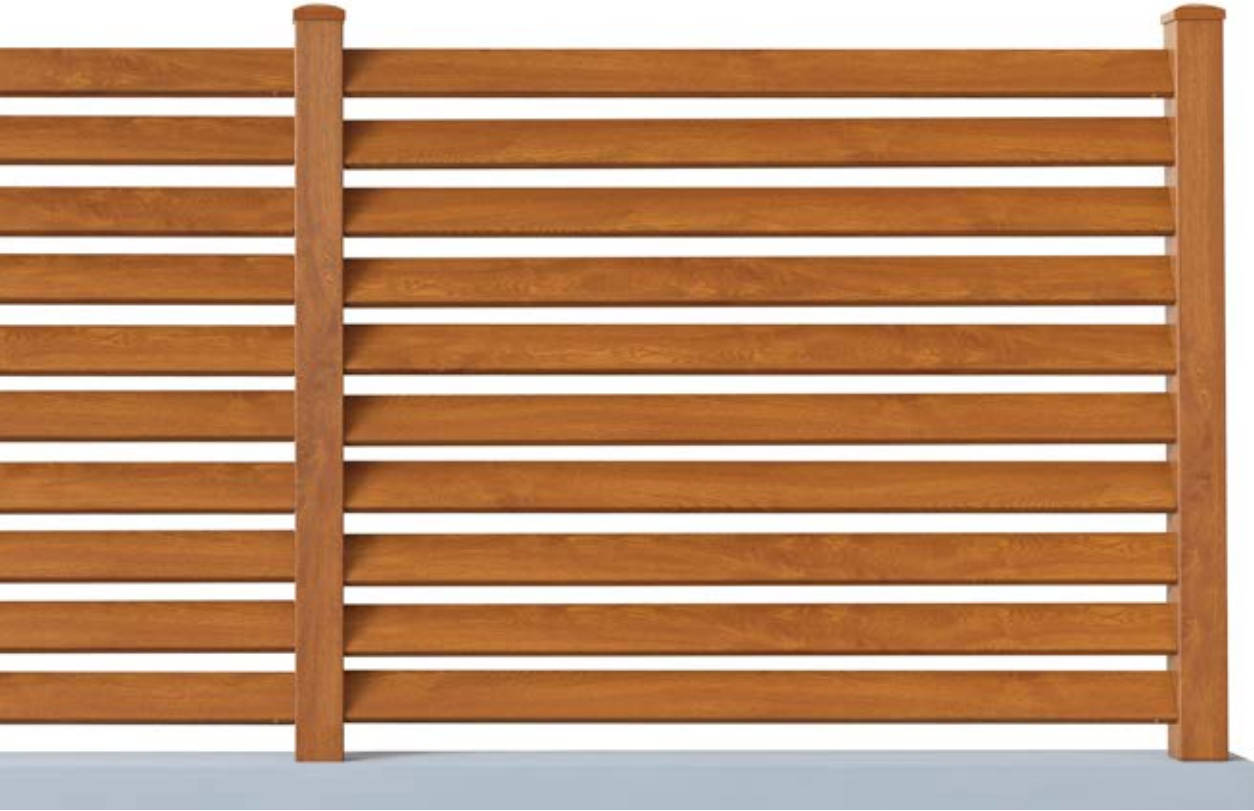

MEGAN WHEELED WINGS

ALUMINIUM FENCING

METAL Line
outdoor solutions

Available colours:

RAL
EXTRUDED WITHOUT FILM
WHITE RAL 9003

WOOD

PINE
GOLDEN OAK
CLASSIC OAK
WALNUT
BLEACHED OAK
DESERT OAK

Type "E" WALL ANCHORAGE

POLE ANCHORAGE SYSTEMS – ON REQUEST

Type "C" WITH 4 HOLE PLATE

Type "D" WITH CENTRAL PIN

POLE ANCHORAGE Type "C"

PRE-WELDED HOT-GALVANISED WITH 4 HOLE PLATE

			Page
RS61Z	65x65 pole reinforcement profile	H 100 cm	34/P
RS62Z	65x65 pole reinforcement profile	H 120 cm	34/P
RS63Z	65x65 pole reinforcement profile	H 150 cm	34/P

PRE-WELDED HOT-GALVANISED AND PAINTED WITH 4 HOLE PLATE

RS61V	65x65 pole reinforcement profile	H 100 cm	34/P
RS62V	65x65 pole reinforcement profile	H 120 cm	34/P
RS63V	65x65 pole reinforcement profile	H 150 cm	34/P

POLE ANCHORAGE Type "D"

HOT GALVANISED WITH CENTRAL PIN

RS68Z	65x65 pole reinforcement profile	H 100 cm	36/P
RS69Z	65x65 pole reinforcement profile	H 120 cm	36/P