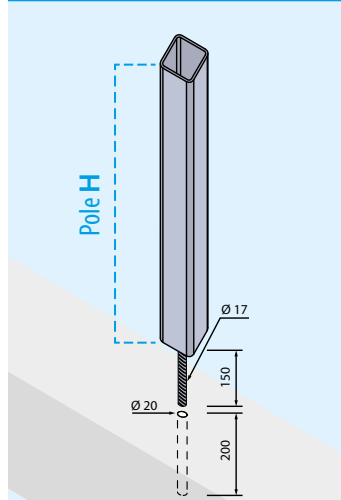

POLE ANCHORAGE SYSTEMS – ON REQUEST

Type "C" WITH 4 HOLE PLATE

Type "D" WITH CENTRAL PIN

POLE ANCHORAGE Type "C"

PRE-WELDED HOT-GALVANISED WITH 4 HOLE PLATE

			Page
RS61Z	65x65 pole reinforcement profile	H 100 cm	34/P
RS62Z	65x65 pole reinforcement profile	H 120 cm	34/P
RS63Z	65x65 pole reinforcement profile	H 150 cm	34/P

PRE-WELDED HOT-GALVANISED AND PAINTED WITH 4 HOLE PLATE

RS61V	65x65 pole reinforcement profile	H 100 cm	34/P
RS62V	65x65 pole reinforcement profile	H 120 cm	34/P
RS63V	65x65 pole reinforcement profile	H 150 cm	34/P

POLE ANCHORAGE Type "D"

HOT GALVANISED WITH CENTRAL PIN

RS68Z	65x65 pole reinforcement profile	H 100 cm	36/P
RS69Z	65x65 pole reinforcement profile	H 120 cm	36/P