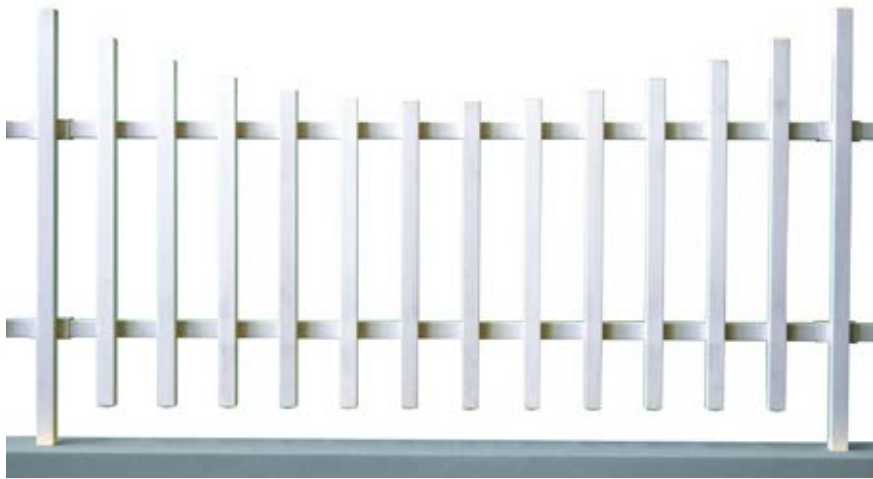

MONICA

PVC FENCING

EKO Line
outdoor solutions

Available colours:

RAL EXTRUDED WITHOUT FILM	
WHITE	RAL 9003
IVORY	RAL 1013
LIGHT GREY	RAL 7004
DARK GREY	RAL 7016
GREEN	RAL 6005
BROWN	RAL 8017
BLACK	RAL 9017

WOOD

PINE	_____
GOLDEN OAK	_____
CLASSIC OAK	_____
WALNUT	_____
MAHOGANY	_____
BLEACHED OAK	_____
DESERT OAK	_____
DARK GREEN	_____

KATIA

PVC FENCING

EKO Line
outdoor solutions

Available colours:

RAL EXTRUDED WITHOUT FILM	
WHITE	RAL 9003
IVORY	RAL 1013
LIGHT GREY	RAL 7004
DARK GREY	RAL 7016
GREEN	RAL 6005
BROWN	RAL 8017
BLACK	RAL 9017