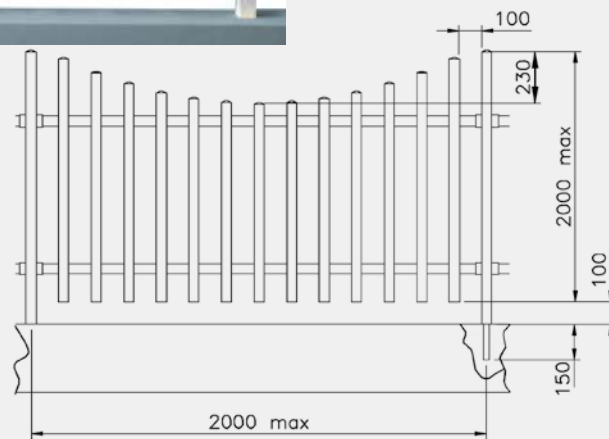

MONICA

PVC FENCING

EKO Line
outdoor solutions

Available colours:

RAL EXTRUDED WITHOUT FILM	
WHITE	RAL 9003
IVORY	RAL 1013
LIGHT GREY	RAL 7004
DARK GREY	RAL 7016
GREEN	RAL 6005
BROWN	RAL 8017
BLACK	RAL 9017

WOOD

PINE	_____
GOLDEN OAK	_____
CLASSIC OAK	_____
WALNUT	_____
MAHOGANY	_____
BLEACHED OAK	_____
DESERT OAK	_____
DARK GREEN	_____