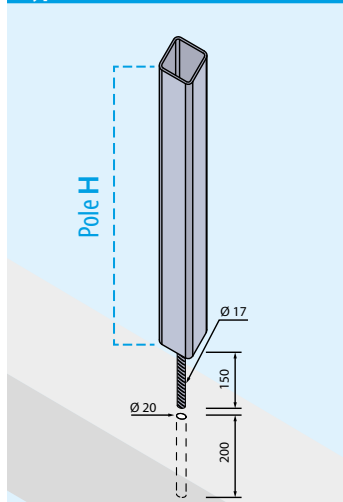

Type "D" WITH CENTRAL PIN

POLE ANCHORAGE Type "C"

PRE-WELDED HOT-GALVANISED WITH 4 HOLE PLATE

			Page
RS61Z	65x65 pole reinforcement profile	H 100 cm	34/P
RS62Z	65x65 pole reinforcement profile	H 120 cm	34/P
RS63Z	65x65 pole reinforcement profile	H 150 cm	34/P

PRE-WELDED HOT-GALVANISED AND PAINTED WITH 4 HOLE PLATE

RS61V	65x65 pole reinforcement profile	H 100 cm	34/P
RS62V	65x65 pole reinforcement profile	H 120 cm	34/P
RS63V	65x65 pole reinforcement profile	H 150 cm	34/P

POLE ANCHORAGE Type "D"

HOT GALVANISED WITH CENTRAL PIN

RS68Z	65x65 pole reinforcement profile	H 100 cm	36/P
RS69Z	65x65 pole reinforcement profile	H 120 cm	36/P