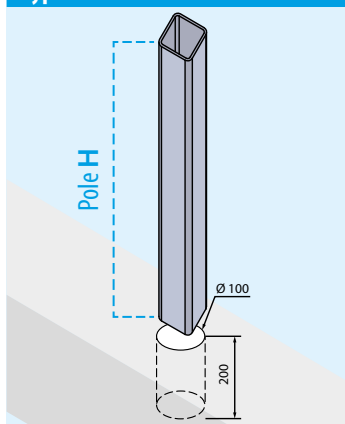

Type "E" WALL ANCHORAGE