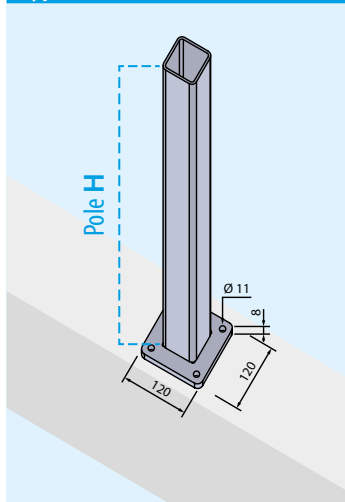

POLE ANCHORAGE SYSTEMS – ON REQUEST

Type "C" WITH 4 HOLE PLATE