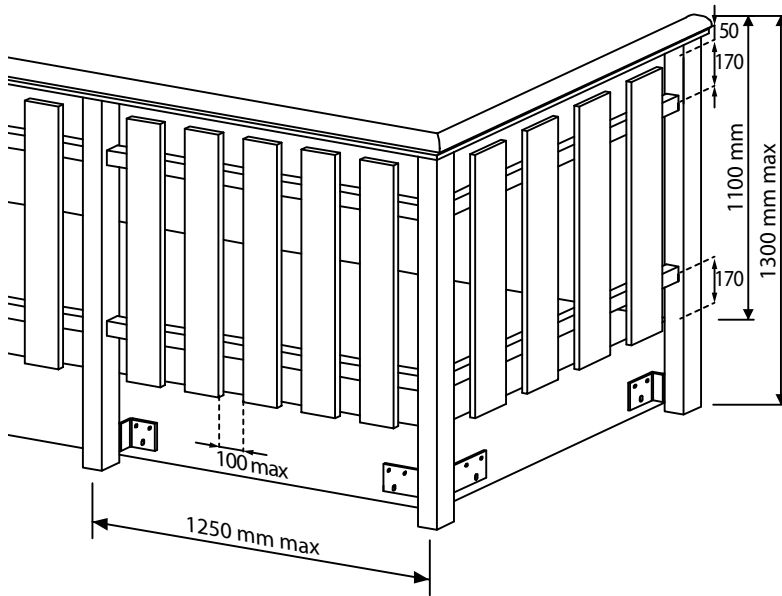

NOEMI

PVC BALCONY - STAIRCASE RAILING

CE EN 1090

EKO Line
outdoor solutions

Available colours:

RAL
EXTRUDED WITHOUT FILM
WHITE RAL 9003

WOOD

PINE
GOLDEN OAK
CLASSIC OAK
WALNUT
MAHOGANY
BLEACHED OAK
DESERT OAK
DARK GREEN

TECH

LIGHT GREY RAL 7004
DARK GREY RAL 7016

AVAILABLE ON REQUEST:

LINEAR AND DECORATIVE SILL COVER

H: 125 mm - 160 mm - 250 mm - 320 mm - 375 mm

	Page
sill cover strip with linear rim	39/P
sill cover strip with worked rim	39/P

LINEAR PLANTER AND DECORATIVE PLANTER

1000 - 1500 - 2000 mm standard sizes or customised

planter with linear rim	44/P
planter with worked rim	44/P

PANEL VARIANTS

central panel with standard or customised FIGURE	46/P
"SUN" central panel	46/P
"OBLIQUE" panel	47/P
"DIAMOND" central panel	47/P
"MICROPERFORATED" panel	48/P

POLE ANCHORAGE SYSTEMS:

Type "B" FRONT anchorage

In drawing:
RIGHT END anchorage*

RS72D/S - RS73D/S
page 23/P - 24/P

RS74 - RS75
page 25/P

RS76 - RS77
page 26/P

Type "C" FLOOR anchorage

RS61AS - RS62AS
page 27/P

RS61AN - RS62AN
page 28/P

Type "F" UNDERFLOOR anchorage

RS78CF - RS79CF
page 29/P

RS78AF - RS79AF
page 30/P

* The LEFT END version is the mirror image of this