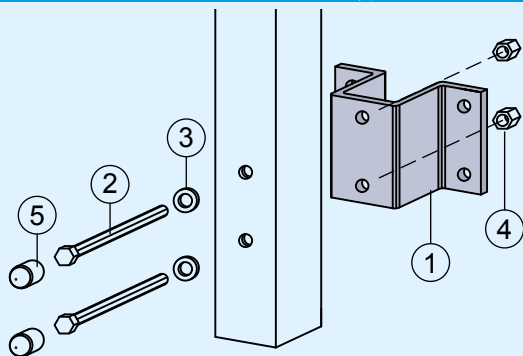

**NOT AVAILABLE:**

<b>STAIRCASE VARIANT</b>	UNAVAILABLE
<b>LINEAR AND DECORATIVE SILL COVER</b> H: 125 mm - 160 mm - 250 mm - 320 mm - 375 mm	UNAVAILABLE
<b>LINEAR PLANTER AND DECORATIVE PLANTER</b> 1000 - 1500 - 2000 mm standard sizes or customised	UNAVAILABLE
<b>PANEL VARIANTS</b> central panel with standard or customised FIGURE "SUN" central panel "OBLIQUE" panel "DIAMOND" central panel "MICROPERFORATED" panel	UNAVAILABLE

**POLE ANCHORAGE SYSTEM:**

**Type "B" FRONT WITH SUPPORT**

**LEGEND:**

1. RS04B/RS04BV galvanised iron front support
2. RM73 M10x70 stainless steel hexagonal-head bolt
3. RM59 Ø 10 mm stainless steel washer
4. RM38 M10 stainless steel self-locking nut
5. RM17 PVC head cover cap for Ø 17 mm hexagon