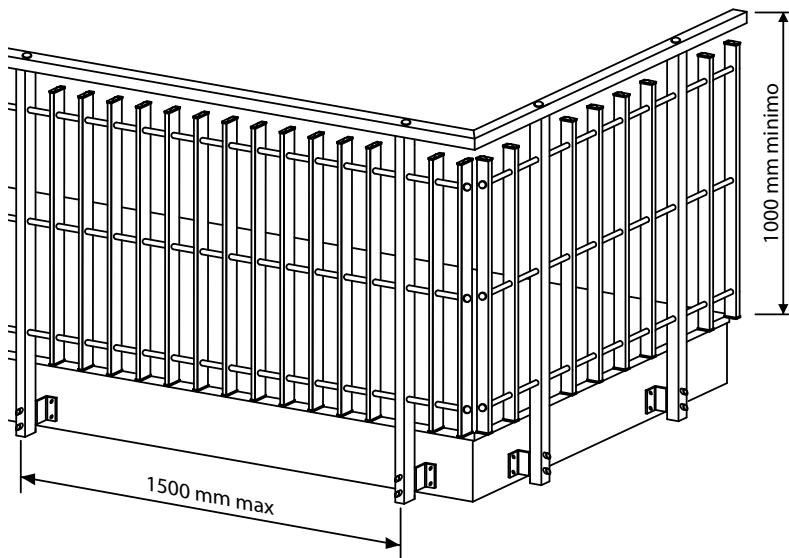

# TANIA

PVC BALCONY RAILING - (STAIRCASE NOT AVAILABLE)

**EKO Line**  
outdoor solutions

Available colours:

RAL EXTRUDED WITHOUT FILM	
WHITE	RAL 9003
LIGHT GREY	RAL 7004
DARK GREY	RAL 7016
GREEN	RAL 6005
BROWN	RAL 8017
BLACK	RAL 9017

**NOT AVAILABLE:**

<b>STAIRCASE VARIANT</b>	UNAVAILABLE
<b>LINEAR AND DECORATIVE SILL COVER</b> H: 125 mm - 160 mm - 250 mm - 320 mm - 375 mm	UNAVAILABLE
<b>LINEAR PLANTER AND DECORATIVE PLANTER</b> 1000 - 1500 - 2000 mm standard sizes or customised	UNAVAILABLE
<b>PANEL VARIANTS</b> central panel with standard or customised FIGURE "SUN" central panel "OBLIQUE" panel "DIAMOND" central panel "MICROPERFORATED" panel	UNAVAILABLE