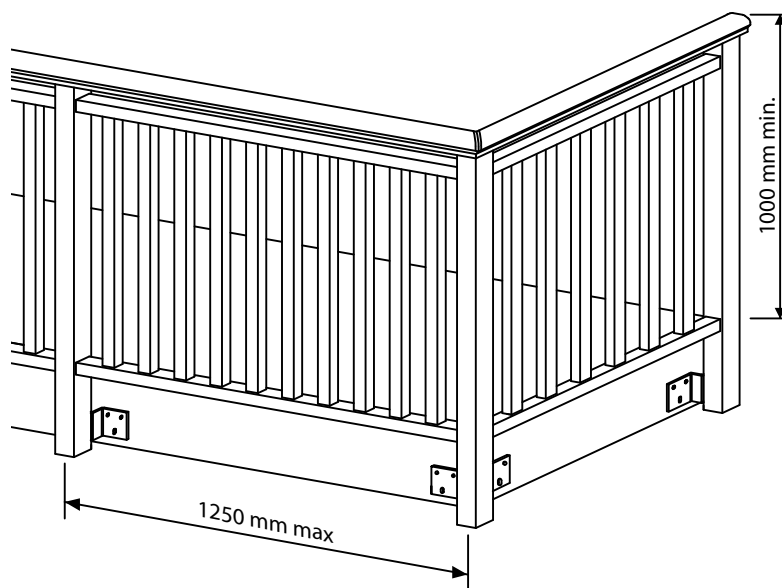

TRENTINA 1

PVC BALCONY - STAIRCASE RAILING

CE EN 1090

EKO Line
outdoor solutions

Available colours:

RAL
EXTRUDED WITHOUT FILM
WHITE RAL 9003

WOOD

PINE
GOLEN OAK
CLASSIC OAK
WALNUT
MAHOGANY
BLEACHED OAK
DESERT OAK
DARK GREEN

TECH

LIGHT GREY RAL 7004
DARK GREY RAL 7016

AVAILABLE ON REQUEST:

LINEAR AND DECORATIVE SILL COVER	Page
H: 125 mm - 160 mm - 250 mm - 320 mm - 375 mm	
sill cover strip with linear rim	39/P
sill cover strip with worked rim	39/P
LINEAR PLANTER AND DECORATIVE PLANTER	
1000 - 1500 - 2000 mm standard sizes or customised	
planter with linear rim	44/P
planter with worked rim	44/P
PANEL VARIANTS	
central panel with standard or customised FIGURE	46/P
"SUN" central panel	46/P
"OBLIQUE" panel	47/P
"DIAMOND" central panel	47/P
"MICROPERFORATED" panel	48/P