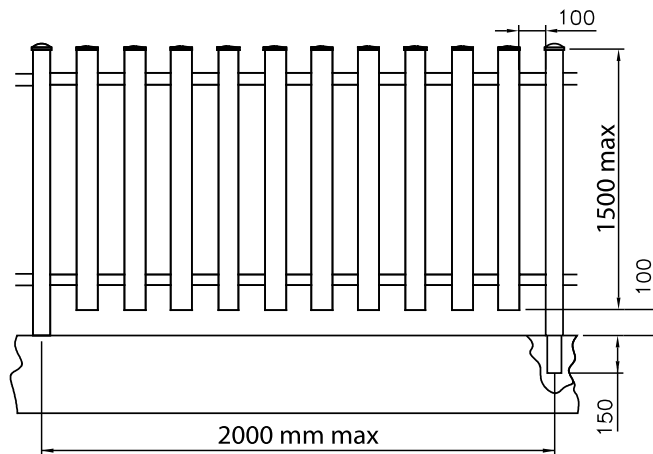

LIGHT GREY RAL 7004
DARK GREY RAL 7016

Type "E" WALL ANCHORAGE

POLE ANCHORAGE SYSTEMS – ON REQUEST

Type "C" WITH 4 HOLE PLATE

Type "D" WITH CENTRAL PIN

POLE ANCHORAGE Type "C"

Page

PRE-WELDED HOT-GALVANISED WITH 4 HOLE PLATE

RS61Z	65x65 pole reinforcement profile	H 100 cm	34/P
RS62Z	65x65 pole reinforcement profile	H 120 cm	34/P
RS63Z	65x65 pole reinforcement profile	H 150 cm	34/P

PRE-WELDED HOT-GALVANISED AND PAINTED WITH 4 HOLE PLATE

RS61V	65x65 pole reinforcement profile	H 100 cm	34/P
RS62V	65x65 pole reinforcement profile	H 120 cm	34/P
RS63V	65x65 pole reinforcement profile	H 150 cm	34/P

POLE ANCHORAGE Type "D"

HOT GALVANISED WITH CENTRAL PIN

RS68Z	65x65 pole reinforcement profile	H 100 cm	36/P
RS69Z	65x65 pole reinforcement profile	H 120 cm	36/P