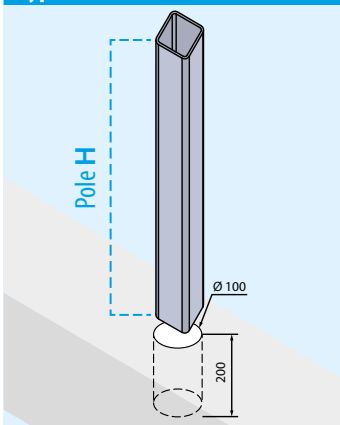

LIGHT GREY RAL 7004
DARK GREY RAL 7016

Type "E" WALL ANCHORAGE

POLE ANCHORAGE SYSTEMS – ON REQUEST

Type "C" WITH 4 HOLE PLATE

Type "D" WITH CENTRAL PIN

POLE ANCHORAGE Type "C"

Page

PRE-WELDED HOT-GALVANISED WITH 4 HOLE PLATE

RS61Z	65x65 pole reinforcement profile	H 100 cm	34/P
RS62Z	65x65 pole reinforcement profile	H 120 cm	34/P
RS63Z	65x65 pole reinforcement profile	H 150 cm	34/P

PRE-WELDED HOT-GALVANISED AND PAINTED WITH 4 HOLE PLATE

RS61V	65x65 pole reinforcement profile	H 100 cm	34/P
RS62V	65x65 pole reinforcement profile	H 120 cm	34/P
RS63V	65x65 pole reinforcement profile	H 150 cm	34/P

POLE ANCHORAGE Type "D"

HOT GALVANISED WITH CENTRAL PIN

RS68Z	65x65 pole reinforcement profile	H 100 cm	36/P
RS69Z	65x65 pole reinforcement profile	H 120 cm	36/P