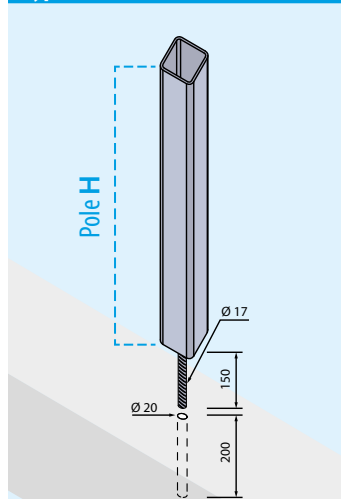

LIGHT GREY RAL 7004
DARK GREY RAL 7016

Type "E" WALL ANCHORAGE

POLE ANCHORAGE SYSTEMS – ON REQUEST

Type "C" WITH 4 HOLE PLATE

Type "D" WITH CENTRAL PIN

POLE ANCHORAGE Type "C"

Page

PRE-WELDED HOT-GALVANISED WITH 4 HOLE PLATE

RS61Z	65x65 pole reinforcement profile	H 100 cm	34/P
RS62Z	65x65 pole reinforcement profile	H 120 cm	34/P
RS63Z	65x65 pole reinforcement profile	H 150 cm	34/P

PRE-WELDED HOT-GALVANISED AND PAINTED WITH 4 HOLE PLATE

RS61V	65x65 pole reinforcement profile	H 100 cm	34/P
RS62V	65x65 pole reinforcement profile	H 120 cm	34/P
RS63V	65x65 pole reinforcement profile	H 150 cm	34/P

POLE ANCHORAGE Type "D"

HOT GALVANISED WITH CENTRAL PIN

RS68Z	65x65 pole reinforcement profile	H 100 cm	36/P
RS69Z	65x65 pole reinforcement profile	H 120 cm	36/P