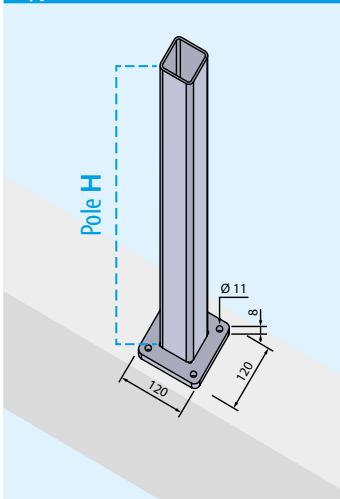

LIGHT GREY RAL 7004
DARK GREY RAL 7016

Type "E" WALL ANCHORAGE

POLE ANCHORAGE SYSTEMS – ON REQUEST

Type "C" WITH 4 HOLE PLATE

Type "D" WITH CENTRAL PIN

POLE ANCHORAGE Type "C"

Page

PRE-WELDED HOT-GALVANISED WITH 4 HOLE PLATE

RS61Z	65x65 pole reinforcement profile	H 100 cm	34/P
RS62Z	65x65 pole reinforcement profile	H 120 cm	34/P
RS63Z	65x65 pole reinforcement profile	H 150 cm	34/P

PRE-WELDED HOT-GALVANISED AND PAINTED WITH 4 HOLE PLATE

RS61V	65x65 pole reinforcement profile	H 100 cm	34/P
RS62V	65x65 pole reinforcement profile	H 120 cm	34/P
RS63V	65x65 pole reinforcement profile	H 150 cm	34/P

POLE ANCHORAGE Type "D"

HOT GALVANISED WITH CENTRAL PIN

RS68Z	65x65 pole reinforcement profile	H 100 cm	36/P
RS69Z	65x65 pole reinforcement profile	H 120 cm	36/P