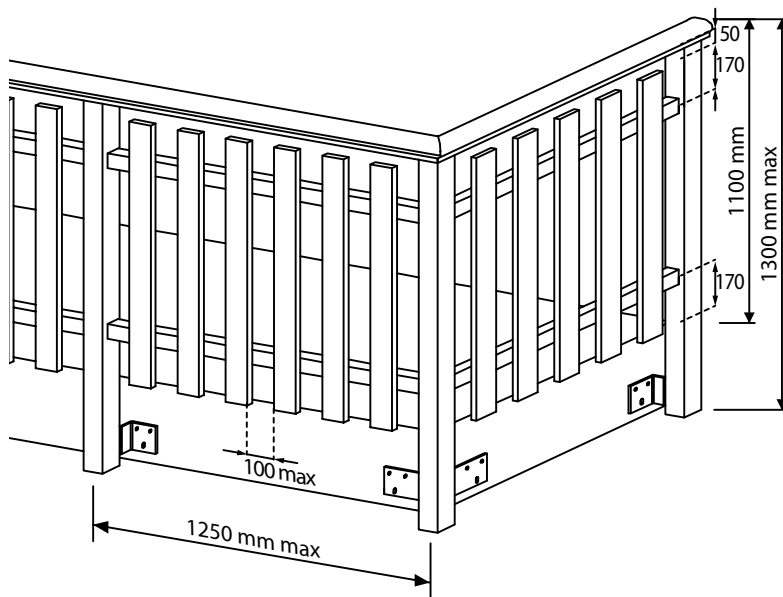

VALENTINA

PVC BALCONY - STAIRCASE RAILING

CE EN 1090

EKO Line
outdoor solutions

Available colours:

RAL
EXTRUDED WITHOUT FILM
WHITE RAL 9003

WOOD

PINE
GOLDEN OAK
CLASSIC OAK
WALNUT
MAHOAGANY
BLEACHED OAK
DESERT OAK
DARK GREEN

TECH

LIGHT GREY RAL 7004
DARK GREY RAL 7016

AVAILABLE ON REQUEST:

LINEAR AND DECORATIVE SILL COVER

	Page
H: 125 mm - 160 mm - 250 mm - 320 mm - 375 mm	
sill cover strip with linear rim	39/P
sill cover strip with worked rim	39/P

LINEAR PLANTER AND DECORATIVE PLANTER

1000 - 1500 - 2000 mm standard sizes or customised	
planter with linear rim	44/P
planter with worked rim	44/P

PANEL VARIANTS

central panel with standard or customised FIGURE	46/P
"SUN" central panel	46/P
"OBLIQUE" panel	47/P
"DIAMOND" central panel	47/P
"MICROPERFORATED" panel	48/P

POLE ANCHORAGE SYSTEMS:

Type "B" FRONT anchorage

In drawing:
RIGHT END anchorage*

Type "C" FLOOR anchorage

Type "F" UNDERFLOOR anchorage

* The LEFT END version is the mirror image of this